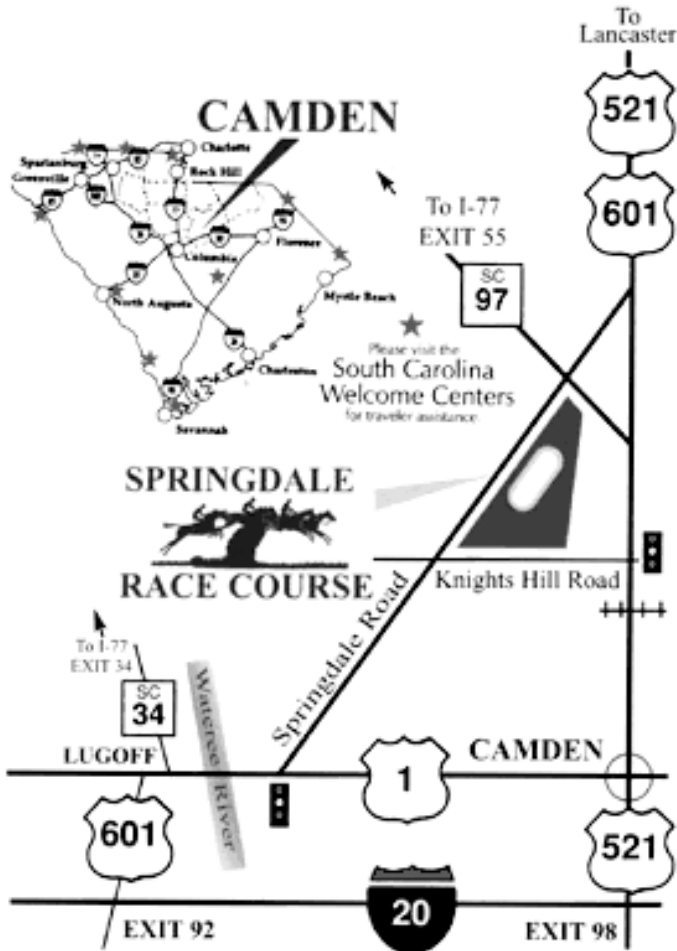

Map to Springdale Race Course

Enter Infield Parking through Gate 3 from Liberty Hill Road or through Gate 1 from Knights Hill Road. A map of the racecourse will accompany your parking pass and admission tickets.

The Colonial Cup International Steeplechase presents Terrier Races & Go-to-Ground

Saturday, November 21, 2009

*Springdale Race Course
Camden, South Carolina*

The Colonial Cup International Steeplechase Association invites you to join us for a day of Terrier Events and International Steeplechase Horseracing. Bring your terriers, family, and friends for a day of fun and entertainment!

All events are open to all terriers (Borders, Yorkies, Jack Russells, terrier mixes, and etc.) that can fit through a 9" hole.

Registration will open at 9:00 am, with practice races beginning at 9:30 am.